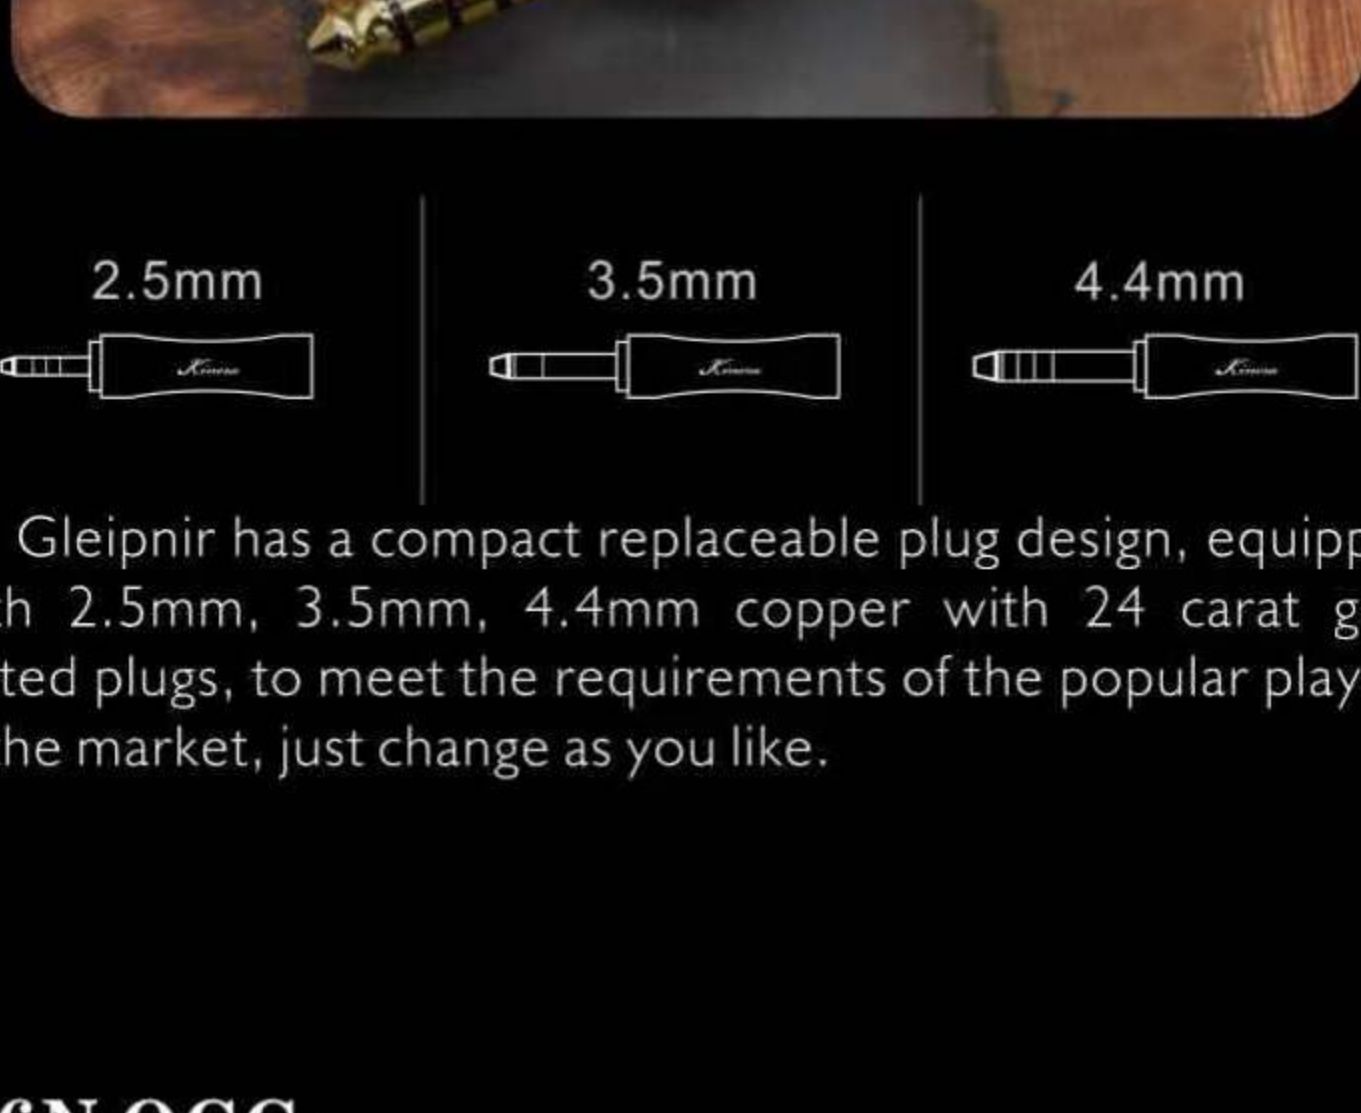

Replaceable Plug