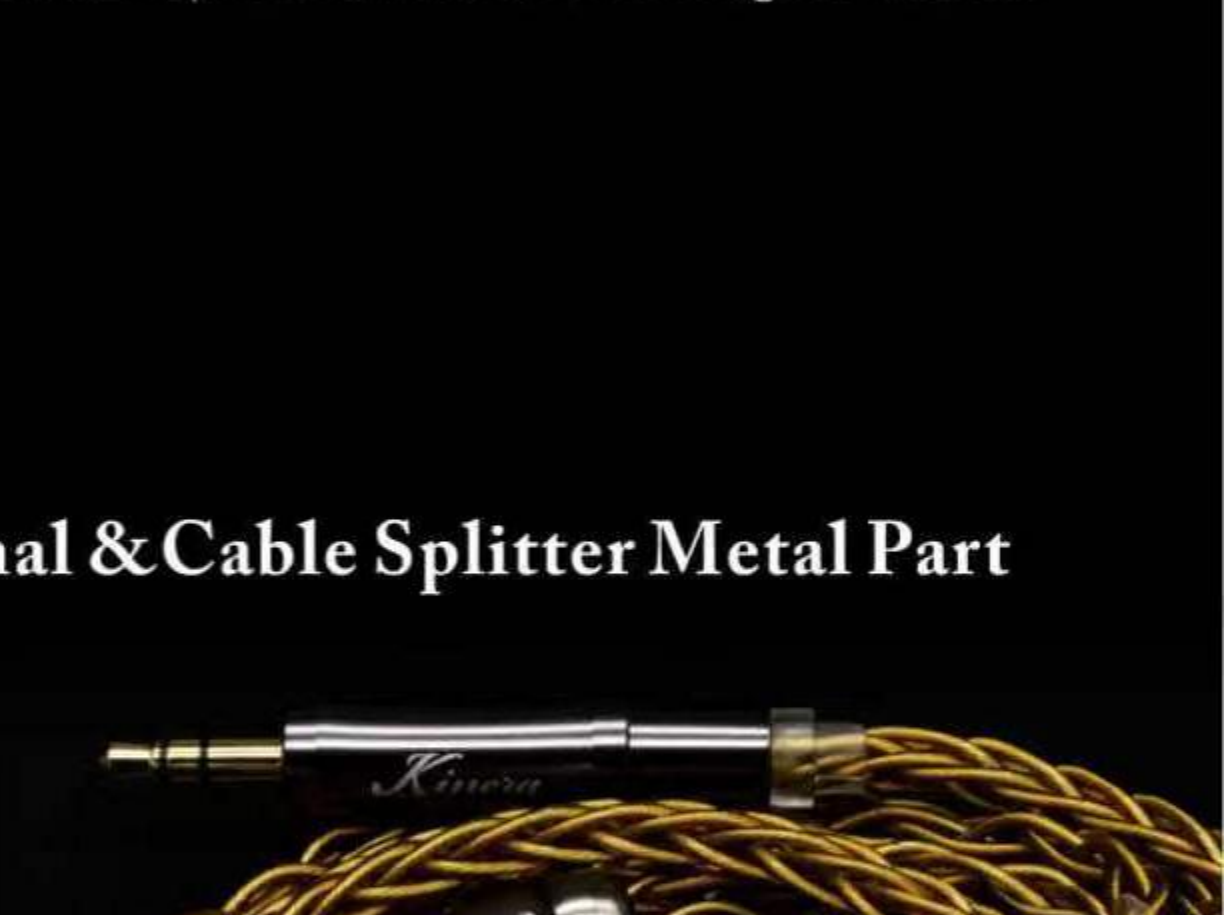

Kinera customized plug